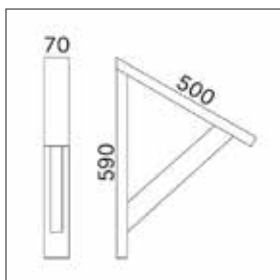

Gallows Brackets

The Cheltenham door canopy is supplied with corbel style:

01204 657 775

enquiries@grp-products.co.uk

VIEW PRODUCT

Technical Support

All our products come with technical information that can be accessed in the following file formats:

Follow the QR Code link to download the files