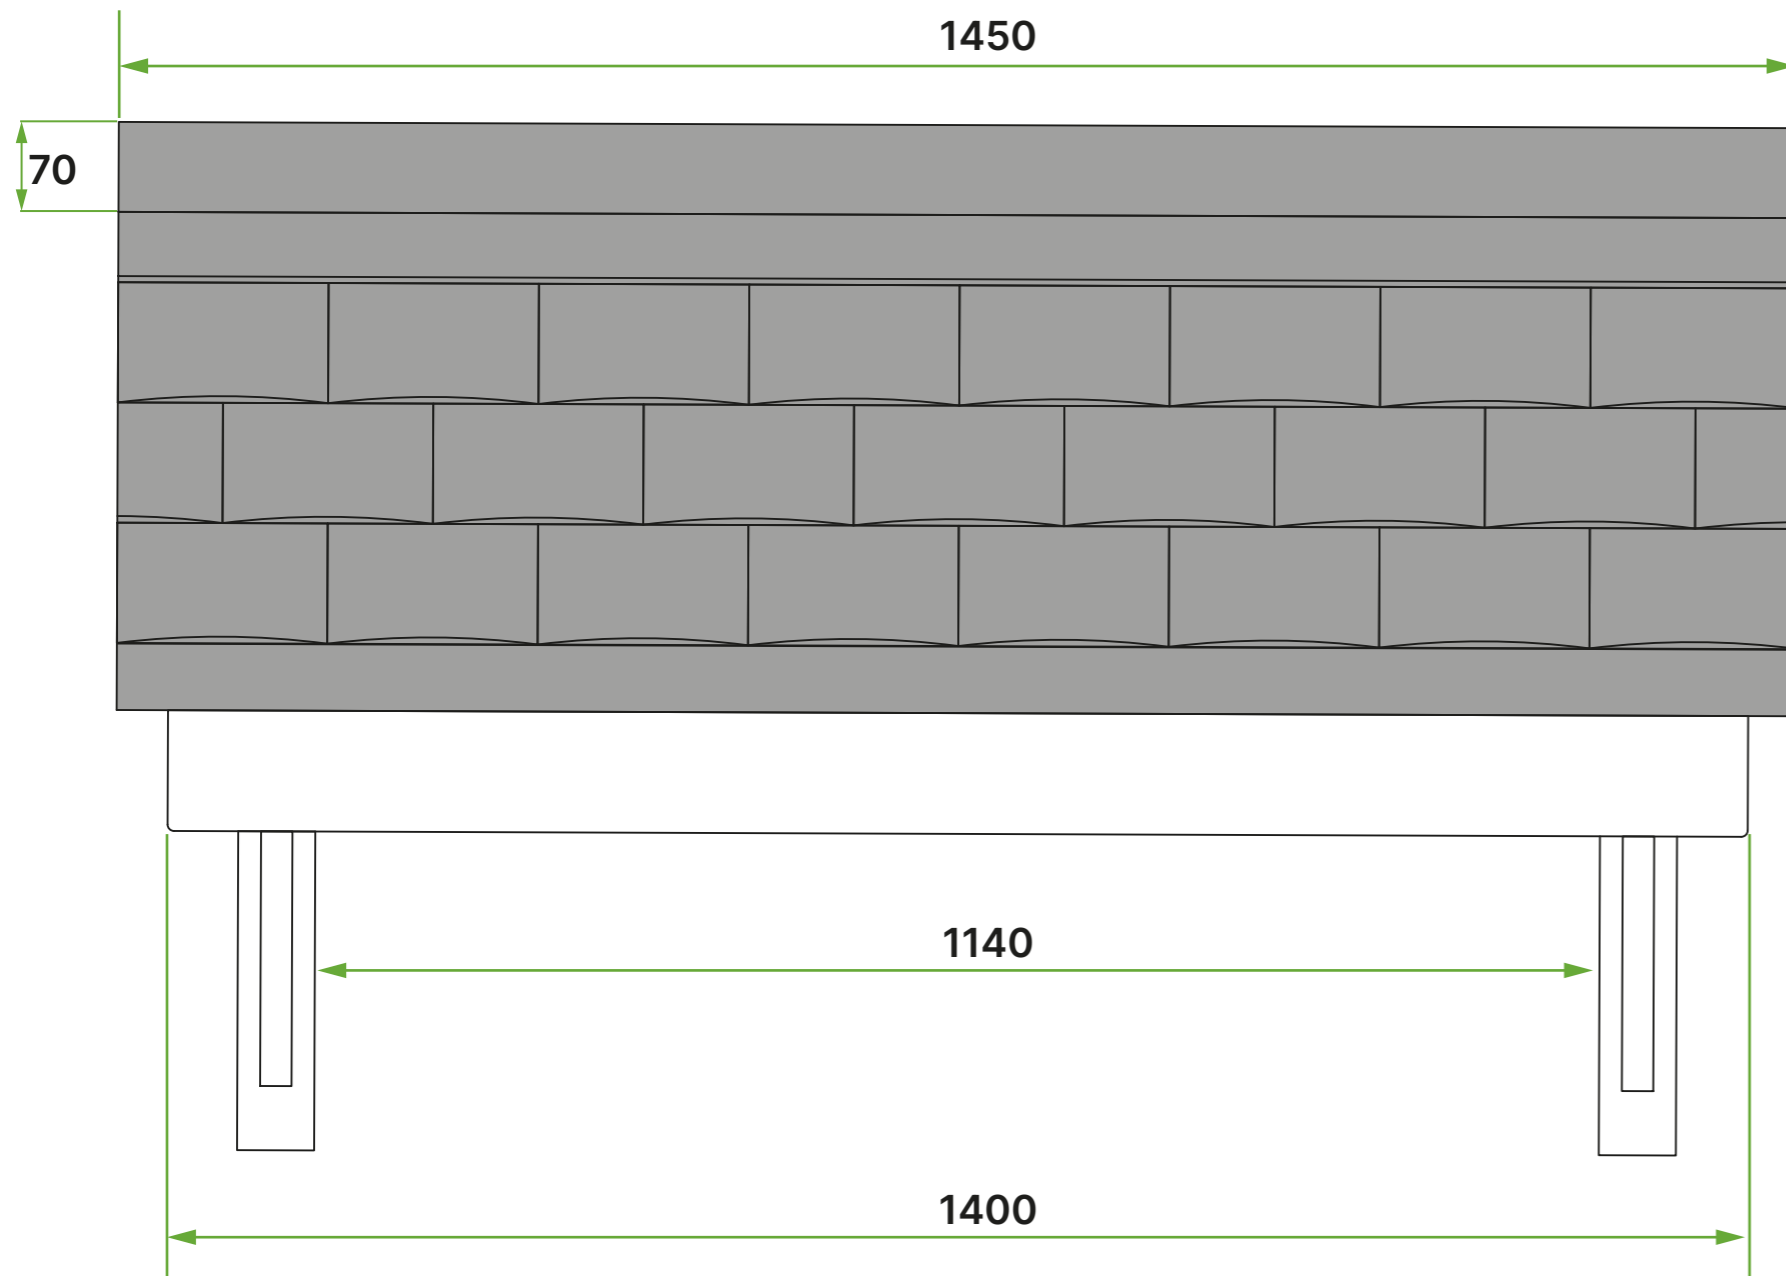

Cheltenham Door Canopy - 1450

UNITS 1 & 2 CAWDOR MILL
CAWDOR STREET,
BOLTON,
LANCASHIRE
BL4 7JA

📞 01204 657 775
✉️ enquiries@grp-products.co.uk
🌐 www.grp-products.co.uk

For Further
Information On
This Product
Scan The
QR Code