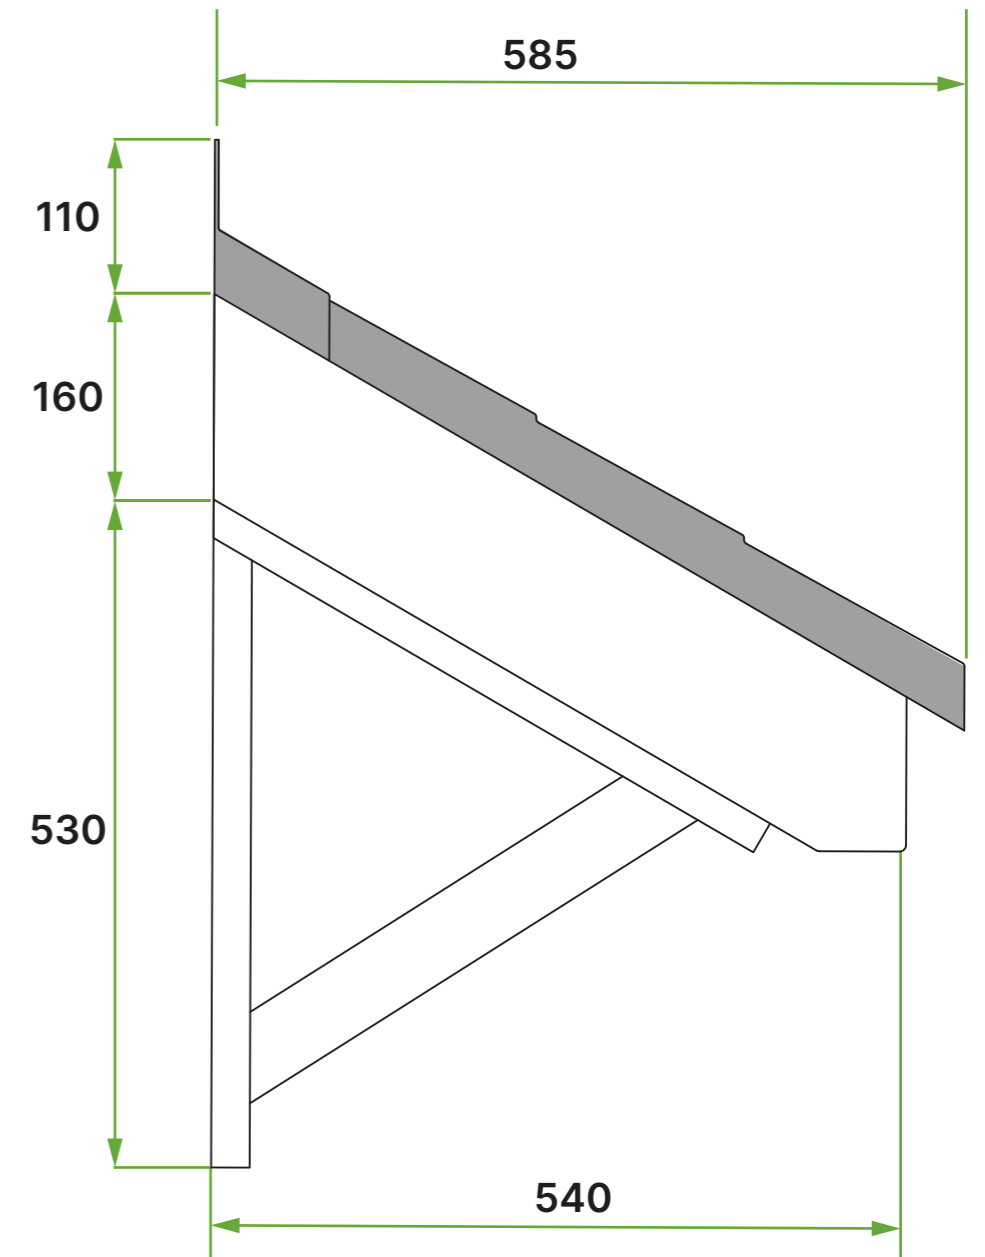

Cheltenham Door Canopy - 1450

UNITS 1 & 2 CAWDOR MILL
CAWDOR STREET,
BOLTON,
LANCASHIRE
BL4 7JA

📞 01204 657 775
✉️ enquiries@grp-products.co.uk
🌐 www.grp-products.co.uk

For Further
Information On
This Product
Scan The
QR Code